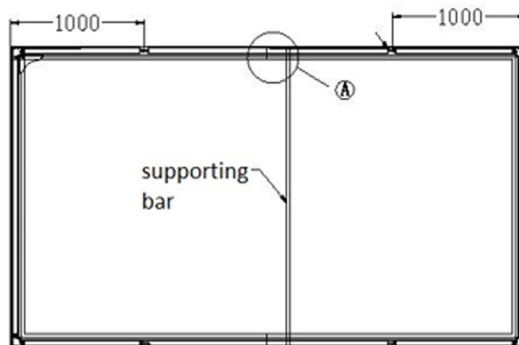

Fixed Frame Home Theatre 16:9

11FT

12FT

Diagonal Picture

150"

165"

W (mm)

3320

3653

H (mm)

1867

2055

L_a (mm)

3520

3853

HT (mm)

2067

2255

Rear of frame showing corner brackets holding frame sections

Multi point tensioning spring system ensures the the surface is evenly tensioned and flat