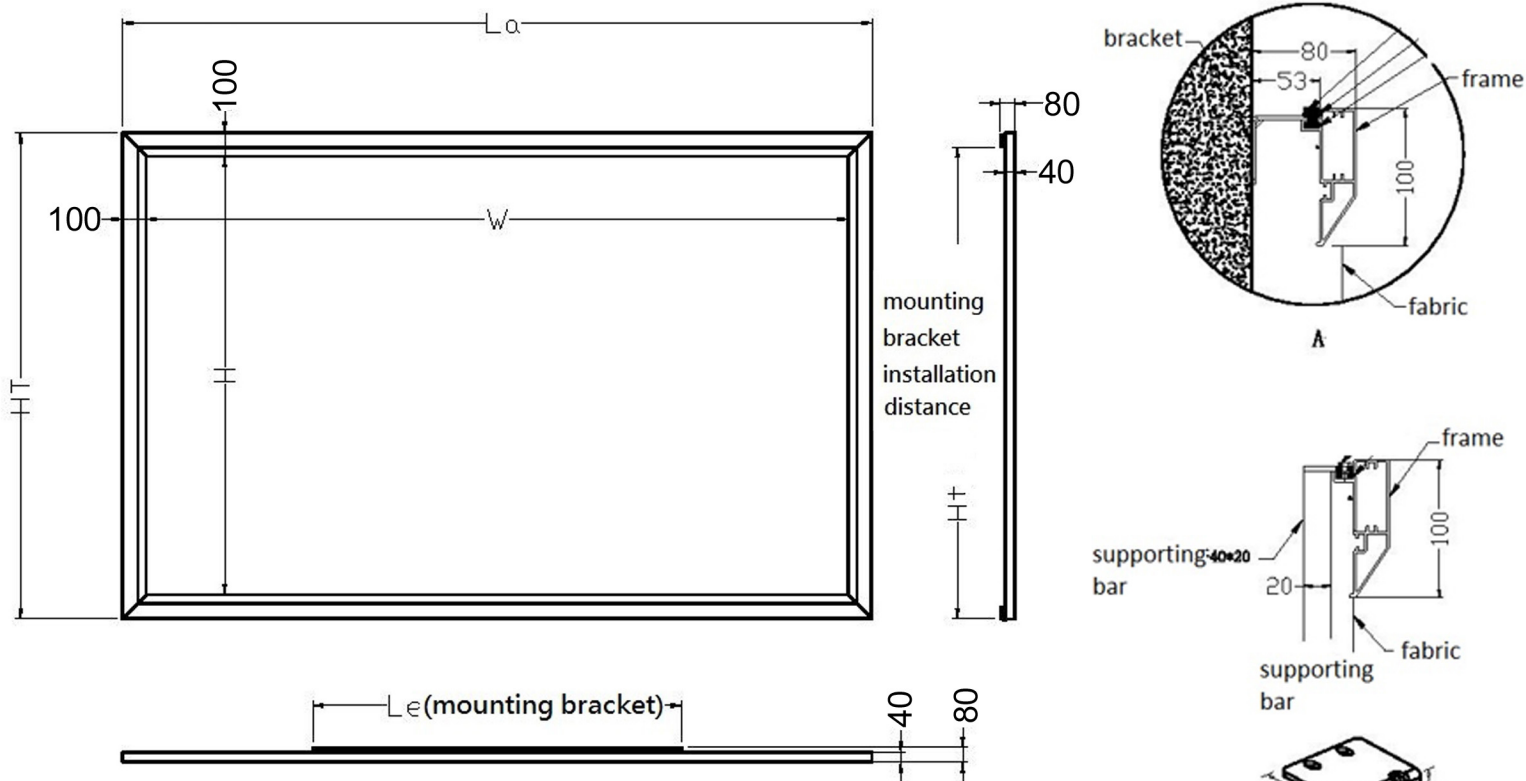

Fixed Frame Home Theatre 16:9

11FT

12FT

Diagonal Picture

150"

165"

W (mm)

3320

3653

H (mm)

1867

2055

L_a (mm)

3520

3853

HT (mm)

2067

2255

Rear of frame showing corner brackets holding frame sections

Multi point tensioning spring system ensures the the surface is evenly tensioned and flat