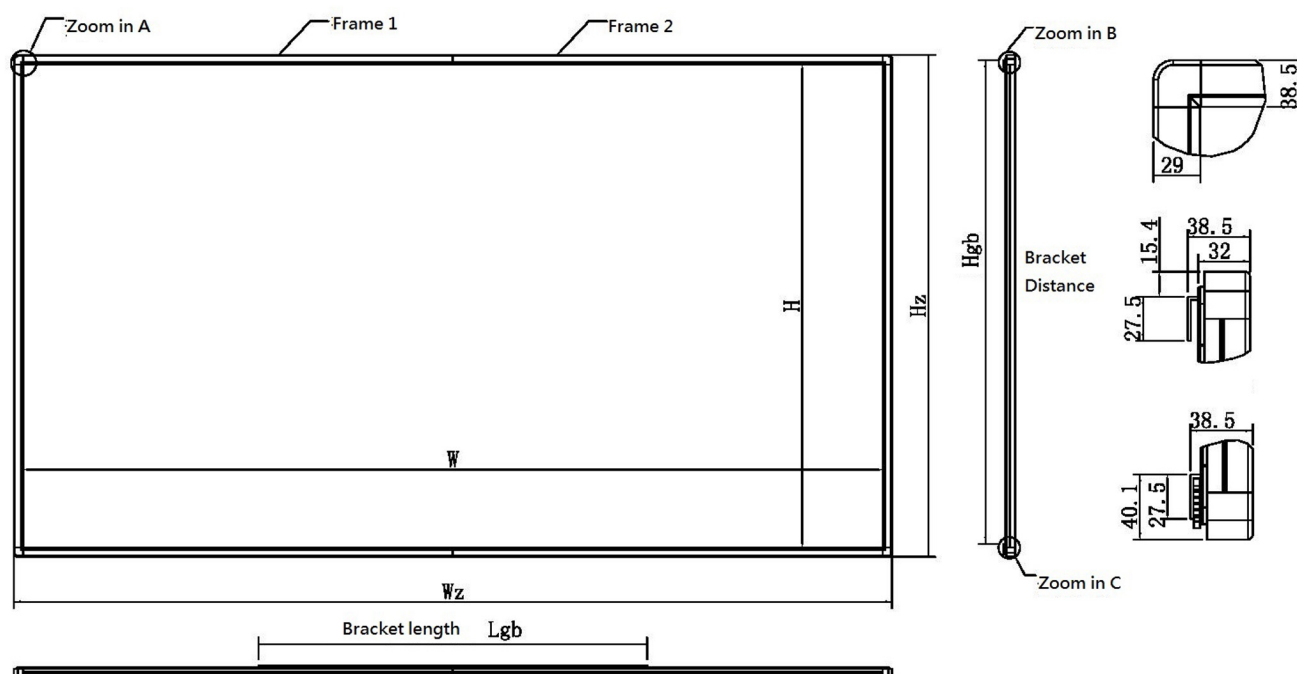

Edge Series Fixed Home Theatre 16:9

	6FT	7FT	8FT	9FT
Diagonal Picture	77"	92"	106"	120"
W (mm)	1771	2037	2346	2656
H (mm)	996	1145	1319	1494
Wz (mm)	1829	2095	2404	2714
Hz (mm)	1054	1203	1377	1552
Hgb (mm)	998	1147	1321	1496
Lgb (mm)	800	1000	1000	1200
Box Length (mm)	1166	1315	1489	1664

Visible front of frame is only 29mm wide and it finished in black velvet

Structural frame section sits behind screen material. Horizontal parts are in two sections and supported in the middle