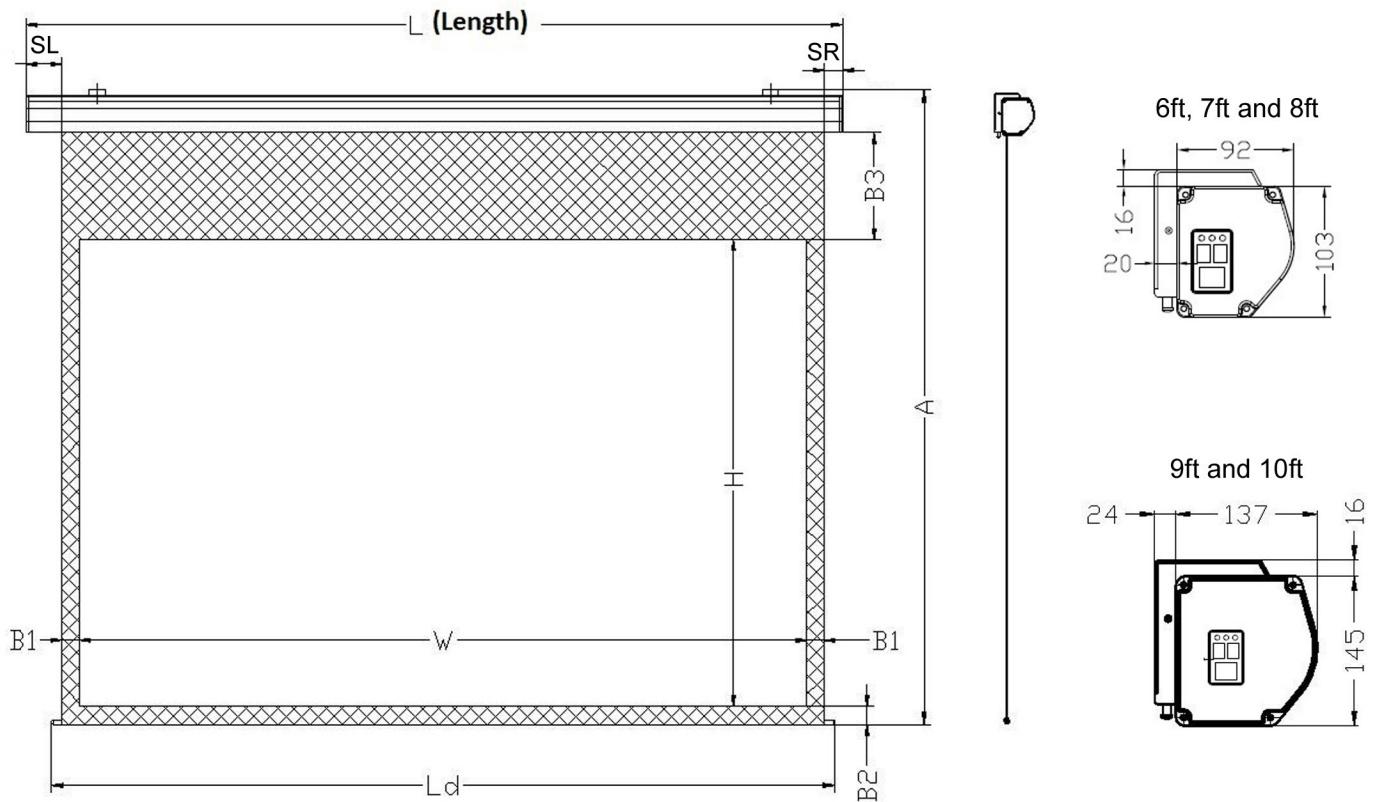

Electric Home Theatre 16:9

	6FT	7FT	8FT	9FT	10FT
Diagonal Picture	77"	92"	106"	120"	138"
W (mm)	1704	2030	2340	2656	3048
H (mm)	958	1145	1320	1494	1715
B1 (mm)	50	50	50	50	50
B2 (mm)	50	50	50	80	80
B3 (mm)	850	650	500	400	300
SL (mm)	100	100	100	87	87
SR (mm)	50	50	50	87	87
Ld (mm)	1819	2145	2449	2796	3188
L (mm)	1954	2280	2584	2924	3316

End cap on the left hand side contains the following:
12 volt trigger (3.5mm mono mini jack), External IR,
RS232, Manual control. IR eye front of case.

L-shape bracket can fix to the wall or ceiling and lock anywhere across the length of the case.