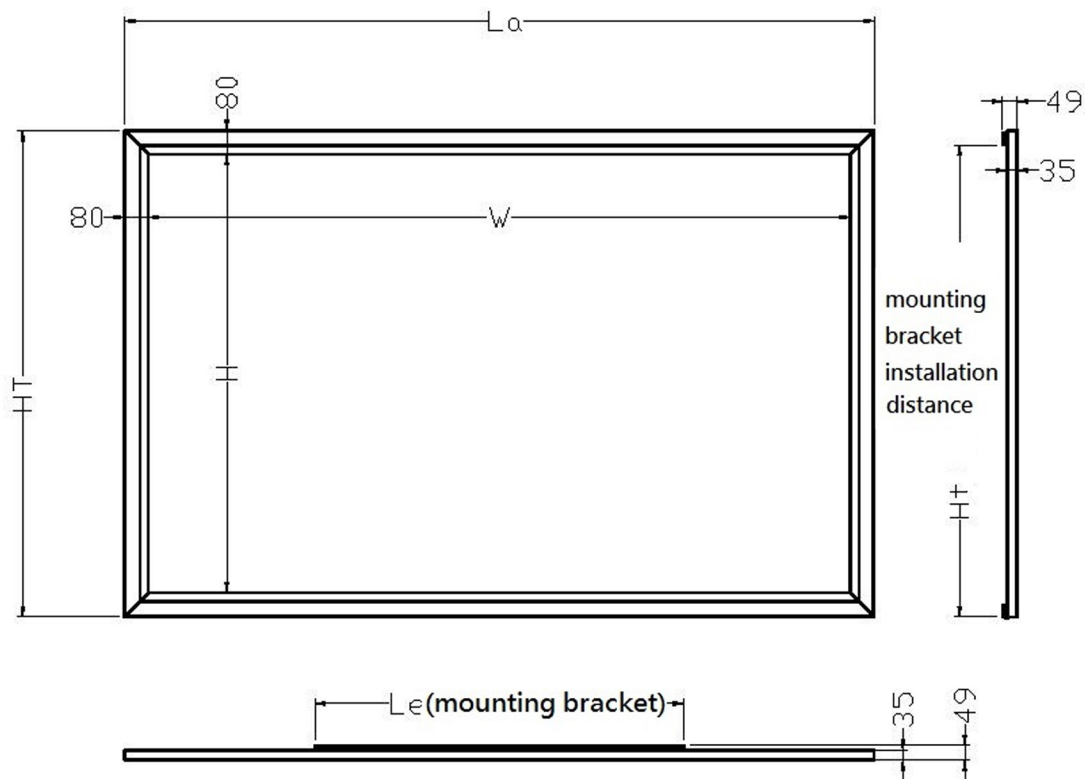

Fixed Frame Home Theatre 16:9

	6FT	7FT	8FT	9FT	10FT
Diagonal Picture	77"	92"	106"	120"	138"
W (mm)	1707	2037	2346	2656	3055
H (mm)	958	1145	1319	1494	1718
La (mm)	1867	2197	2506	2816	3215
HT (mm)	1118	1305	1479	1654	1878
Le (mm)	1069	1256	1430	1605	1829
Ht (mm)	1000	1150	1300	1450	1600
Box Length (mm)	1950	2330	2630	2950	3350

Rear of frame showing corner brackets holding frame sections

Horizontal mounting brackets are fixed top and bottom of screen frame