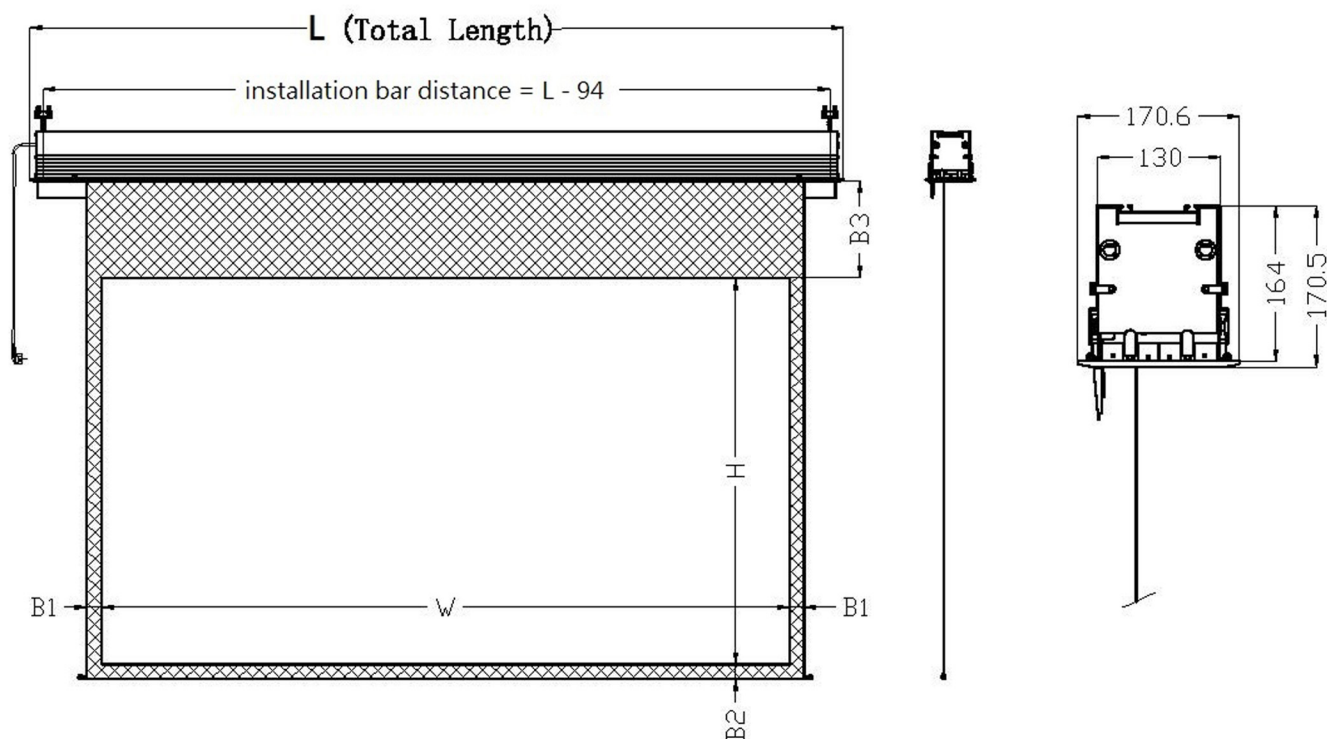

In-Ceiling Home Theatre 16:9

| | 6FT | 7FT | 8FT | 9FT |
|-------------------------|------------|------------|-------------|-------------|
| Diagonal Picture | 77" | 92" | 106" | 120" |
| W (mm) | 1705 | 2037 | 2347 | 2657 |
| H (mm) | 959 | 1146 | 1320 | 1494 |
| B1 (mm) | 50 | 50 | 50 | 50 |
| B2 (mm) | 50 | 50 | 50 | 50 |
| B3 (mm) | 990 | 800 | 630 | 450 |
| L (mm) | 2134 | 2466 | 2776 | 3086 |
| Cut out width (mm) | 158 | 158 | 158 | 158 |
| Cut out length (mm) | 2108 | 2440 | 2750 | 3060 |
| Box length (mm) | NA | 2540 | 2855 | 3170 |

Screen is supported by threaded steel bars at either end of the case. These must be fixed to a load bearing slab or structure.